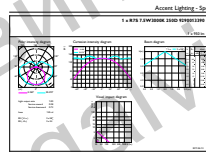

CorePro LEDlinear MV

Dimensional drawing

Linear 220V 8-60W 806lm 3000K R7S ND

Product	D	C
CorePro LEDlinear ND 7.5-60W R7S 78mm830	29 mm	78 mm

Photometric data

LEDspot, PAR38 13W 1050lm 3000K

CorePro LEDlinear MV 60W R7S 830 Linear