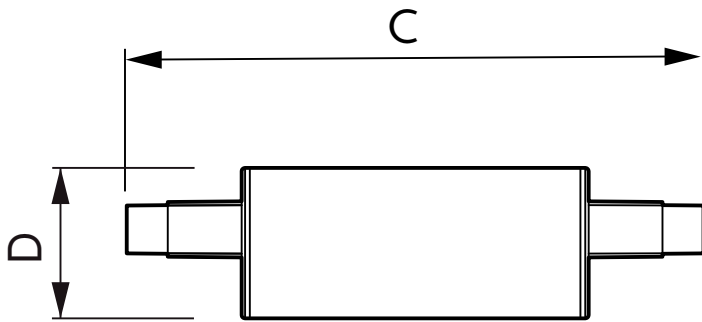

CorePro LEDlinear MV

CorePro LEDlinear ND 7.5-60W R7S 78mm830

CorePro R7S is a retrofit replacement for traditional double-ended linear R7S lamps. Its 'light all around' design delivers light just like a halogen lamp. Within the range you can choose dimmable products which have deep dimming function that enables a cozy ambience when using a dimmable fixture.

Product data

General Information		Warm Up Time to 60% Light (Nom)	
Cap-Base	R7S [R7s]	Warm Up Time to 60% Light (Nom)	0.5 s
EU RoHS compliant	Yes	Power Factor (Nom)	0.5
Nominal Lifetime (Nom)	15000 h	Voltage (Nom)	220-240 V
Switching Cycle	50000X	Temperature	
Technical Type	7.5-60W	T-Case Maximum (Nom)	104 °C
Light Technical		Controls and Dimming	
Color Code	830 [CCT of 3000K]	Dimmable	No
Luminous Flux (Nom)	950 lm	Approval and Application	
Color Designation	White (WH)	Energy Efficiency Label (EEL)	A++
Correlated Color Temperature (Nom)	3000 K	Energy Consumption kWh/1000 h	8 kWh
Luminous Efficacy (rated) (Nom)	126.67 lm/W	Product Data	
Color Consistency	<6	Full product code	871869671394500
Color Rendering Index (Nom)	80	Order product name	CorePro LEDlinear ND 7.5-60W R7S 78mm830
LLMF At End Of Nominal Lifetime (Nom)	70 %	EAN/UPC - Product	8718696713945
Operating and Electrical		Order code	929001339002
Input Frequency	50 to 60 Hz	Numerator - Quantity Per Pack	1
Power (Nom)	7.5 W	Numerator - Packs per outer box	10
Lamp Current (Nom)	70 mA	Material Nr. (12NC)	929001339002
Wattage Equivalent	60 W	Net Weight (Piece)	0.045 kg
Starting Time (Nom)	0.5 s		

CorePro LEDlinear MV

Dimensional drawing

Linear 220V 8-60W 806lm 3000K R7S ND

Product	D	C
CorePro LEDlinear ND 7.5-60W R7S 78mm830	29 mm	78 mm

Photometric data

LEDspot, PAR38 13W 1050lm 3000K

CorePro LEDlinear MV 60W R7S 830 Linear