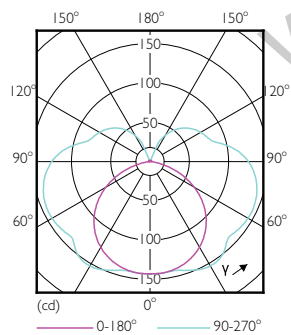

Product data

General Information		Warm Up Time to 60% Light (Nom)	
Cap-Base	R7S [R7s]	Warm Up Time to 60% Light (Nom)	0.5 s
EU RoHS compliant	Yes	Power Factor (Nom)	0.5
Nominal Lifetime (Nom)	15000 h	Voltage (Nom)	220-240 V
Switching Cycle	50000X	Temperature	
Technical Type	7.5-60W	T-Case Maximum (Nom)	104 °C
Light Technical		Controls and Dimming	
Color Code	830 [CCT of 3000K]	Dimmable	No
Luminous Flux (Nom)	950 lm	Approval and Application	
Color Designation	White (WH)	Energy Efficiency Label (EEL)	A++
Correlated Color Temperature (Nom)	3000 K	Energy Consumption kWh/1000 h	8 kWh
Luminous Efficacy (rated) (Nom)	126.67 lm/W	Product Data	
Color Consistency	<6	Full product code	871869671394500
Color Rendering Index (Nom)	80	Order product name	CorePro LEDlinear ND 7.5-60W R7S 78mm830
LLMF At End Of Nominal Lifetime (Nom)	70 %	EAN/UPC - Product	8718696713945
Operating and Electrical		Order code	929001339002
Input Frequency	50 to 60 Hz	Numerator - Quantity Per Pack	1
Power (Nom)	7.5 W	Numerator - Packs per outer box	10
Lamp Current (Nom)	70 mA	Material Nr. (12NC)	929001339002
Wattage Equivalent	60 W	Net Weight (Piece)	0.045 kg
Starting Time (Nom)	0.5 s		

CorePro LEDlinear MV

Dimensional drawing

Linear 220V 8-60W 806lm 3000K R7S ND

Product	D	C
CorePro LEDlinear ND 7.5-60W R7S 78mm830	29 mm	78 mm

Photometric data

LEDspot, PAR38 13W 1050lm 3000K

CorePro LEDlinear MV 60W R7S 830 Linear