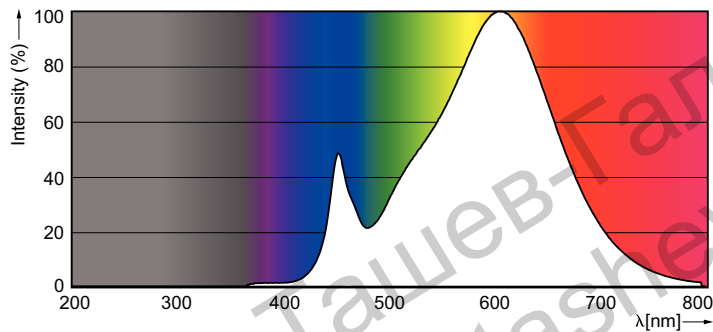

Product data

General Information		Warm Up Time to 60% Light (Nom)	
Cap-Base	R7S [R7s]	Warm Up Time to 60% Light (Nom)	0.5 s
EU RoHS compliant	Yes	Power Factor (Nom)	0.5
Nominal Lifetime (Nom)	15000 h	Voltage (Nom)	220-240 V
Switching Cycle	50000X	Temperature	
Technical Type	7.5-60W	T-Case Maximum (Nom)	104 °C
Light Technical		Controls and Dimming	
Color Code	830 [CCT of 3000K]	Dimmable	No
Luminous Flux (Nom)	950 lm	Approval and Application	
Color Designation	White (WH)	Energy Efficiency Label (EEL)	A++
Correlated Color Temperature (Nom)	3000 K	Energy Consumption kWh/1000 h	8 kWh
Luminous Efficacy (rated) (Nom)	126.67 lm/W	Product Data	
Color Consistency	<6	Full product code	871869671394500
Color Rendering Index (Nom)	80	Order product name	CorePro LEDlinear ND 7.5-60W R7S 78mm830
LLMF At End Of Nominal Lifetime (Nom)	70 %	EAN/UPC - Product	8718696713945
Operating and Electrical		Order code	929001339002
Input Frequency	50 to 60 Hz	Numerator - Quantity Per Pack	1
Power (Nom)	7.5 W	Numerator - Packs per outer box	10
Lamp Current (Nom)	70 mA	Material Nr. (12NC)	929001339002
Wattage Equivalent	60 W	Net Weight (Piece)	0.045 kg
Starting Time (Nom)	0.5 s		

CorePro LEDlinear MV

Dimensional drawing

Linear 220V 8-60W 806lm 3000K R7S ND

Product	D	C
CorePro LEDlinear ND 7.5-60W R7S 78mm830	29 mm	78 mm

Photometric data

LEDspot, PAR38 13W 1050lm 3000K

CorePro LEDlinear MV 60W R7S 830 Linear